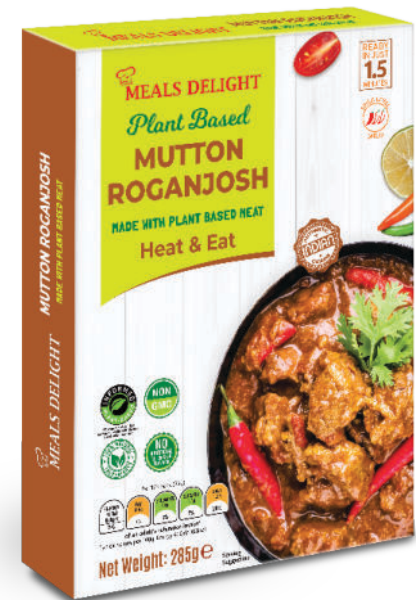

MEALS DELIGHT

Ready To Eat Shelf Stable Plant Based Mock Meat Indian Curries

- Ready To Eat
- Natural Ingredients
- No Preservatives
- No MSG
- Non GMO
- Kosher
- Shelf Stable

Ready in **1.5** Minutes

Available in 10 OZ (285g)