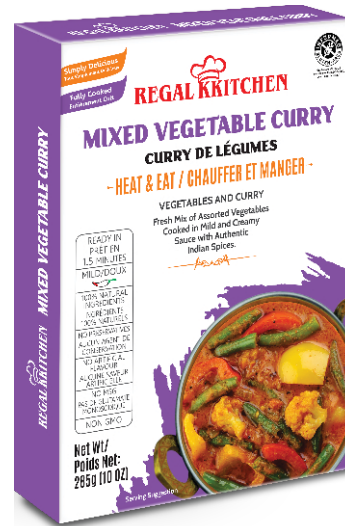

Available in 285g (10 OZ)

MICROWAVE

REGAL KITCHEN

Ready To Eat Shelf Stable Indian Veg Curries

- 🔥 Heat & Eat
- 🌿 Natural Ingredients
- 🚫 No Artificial Flavour
- 🚫 No Preservatives
- 🚫 No MSG
- 🚫 Non GMO
- 🚫 Kosher
- 🚫 Shelf Stable

Available in 285g (10 OZ)

MICROWAVE

REGAL KITCHEN

Ready To Eat Shelf Stable Indian Veg Curries

- 🔥 Heat & Eat
- 🌿 Natural Ingredients
- 🌿 No Artificial Flavour
- 🌿 No Preservatives
- 🌿 No MSG
- 🌿 Non GMO
- 🌿 Kosher
- 🌿 Shelf Stable