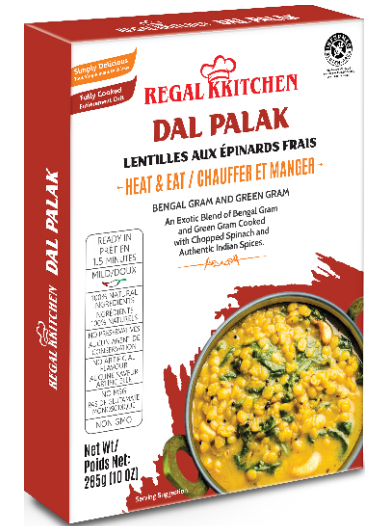

Available in 285g (10 OZ)

MICROWAVE

REGAL KITCHEN

Ready To Eat Shelf Stable Indian Veg Curries

- 🔥 Heat & Eat
- 🌿 Natural Ingredients
- 🌿 No Artificial Flavour
- 🌿 No Preservatives
- 🌿 No MSG
- 🌿 Non GMO
- 🌿 Kosher
- 🌿 Shelf Stable

Available in 285g (10 OZ)

MICROWAVE

REGAL KITCHEN

Ready To Eat Shelf Stable Indian Rice Meals

- 🔥 Heat & Eat
- 🔥 Natural Ingredients
- 🔥 No Artificial Flavour
- 🔥 No Preservatives
- 🔥 No MSG
- 🔥 Non GMO
- 🔥 Kosher
- 🔥 Shelf Stable

Available in 250g (8.8 OZ)

MICROWAVE

REGAL KITCHEN

Ready To Eat Shelf Stable Indian Rice Meals

- 🔥 Heat & Eat
- 🔥 Natural Ingredients
- 🔥 No Artificial Flavour
- 🔥 No Preservatives
- 🔥 No MSG
- 🔥 Non GMO
- 🔥 Kosher
- 🔥 Shelf Stable