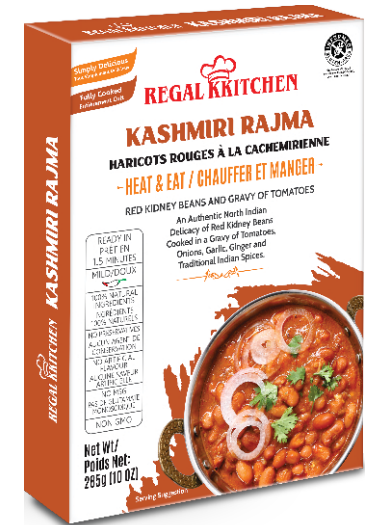

Available in 285g (10 OZ)

MICROWAVE

REGAL KITCHEN

Ready To Eat Shelf Stable Indian Veg Curries

- 🔥 Heat & Eat
- 🔥 Natural Ingredients
- 🔥 No Artificial Flavour
- 🔥 No Preservatives
- 🔥 No MSG
- 🔥 Non GMO
- 🔥 Kosher
- 🔥 Shelf Stable

Available in 285g (10 OZ)

MICROWAVE

REGAL KITCHEN

Ready To Eat Shelf Stable Indian Veg Curries

- 🔥 Heat & Eat
- 🌿 Natural Ingredients
- 🚫 No Artificial Flavour
- 🚫 No Preservatives
- 🚫 No MSG
- 🚫 Non GMO
- 🚫 Kosher
- 🚫 Shelf Stable

Available in 285g (10 OZ)

MICROWAVE

REGAL KITCHEN

Ready To Eat Shelf Stable Indian Veg Curries

- 🔥 Heat & Eat
- 🌿 Natural Ingredients
- 🌿 No Artificial Flavour
- 🌿 No Preservatives
- 🌿 No MSG
- 🌿 Non GMO
- 🌿 Kosher
- 🌿 Shelf Stable