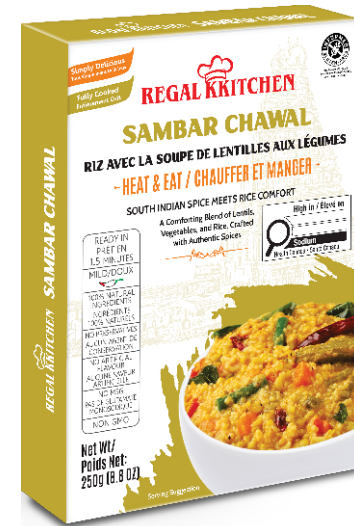

Available in 250g (8.8 OZ)

MICROWAVE

REGAL KITCHEN

Ready To Eat Shelf Stable Indian Rice Meals

- 🔥 Heat & Eat
- 🔥 Natural Ingredients
- 🔥 No Artificial Flavour
- 🔥 No Preservatives
- 🔥 No MSG
- 🔥 Non GMO
- 🔥 Kosher
- 🔥 Shelf Stable