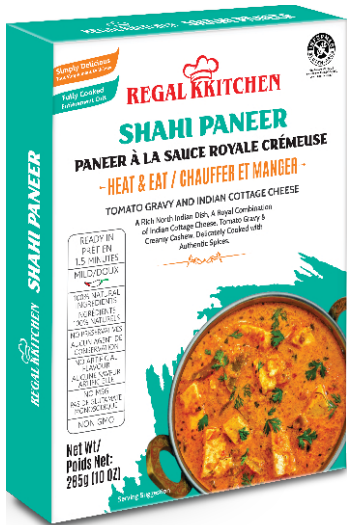

Available in 285g (10 OZ)

MICROWAVE

REGAL KITCHEN

Ready To Eat Shelf Stable Indian Veg Curries

- 🔥 Heat & Eat
- 🔥 Natural Ingredients
- 🔥 No Artificial Flavour
- 🔥 No Preservatives
- 🔥 No MSG
- 🔥 Non GMO
- 🔥 Kosher
- 🔥 Shelf Stable

Available in 285g (10 OZ)

MICROWAVE

REGAL KITCHEN

Ready To Eat Shelf Stable Indian Veg Curries

- 🔥 Heat & Eat
- 🌿 Natural Ingredients
- 🚫 No Artificial Flavour
- 🚫 No Preservatives
- 🚫 No MSG
- 🚫 Non GMO
- 🚫 Kosher
- 🚫 Shelf Stable

Available in 285g (10 OZ)

MICROWAVE

REGAL KITCHEN

Ready To Eat Shelf Stable Indian Veg Curries

- 🔥 Heat & Eat
- 🌿 Natural Ingredients
- 🌿 No Artificial Flavour
- 🌿 No Preservatives
- 🌿 No MSG
- 🌿 Non GMO
- 🌿 Kosher
- 🌿 Shelf Stable