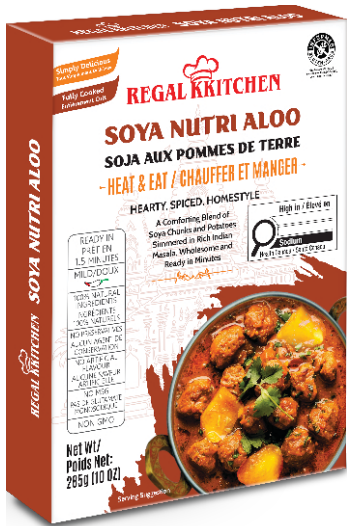

Available in 285g (10 OZ)

MICROWAVE

REGAL KITCHEN

Ready To Eat Shelf Stable Indian Veg Curries

- 🔥 Heat & Eat
- 🌿 Natural Ingredients
- 🌿 No Artificial Flavour
- 🌿 No Preservatives
- 🌿 No MSG
- 🌿 Non GMO
- 🌿 Kosher
- 🌿 Shelf Stable

Available in 285g (10 OZ)

MICROWAVE

REGAL KITCHEN

Ready To Eat Shelf Stable Indian Rice Meals

- 🔥 Heat & Eat
- 🔥 Natural Ingredients
- 🔥 No Artificial Flavour
- 🔥 No Preservatives
- 🔥 No MSG
- 🔥 Non GMO
- 🔥 Kosher
- 🔥 Shelf Stable

Available in 250g (8.8 OZ)

MICROWAVE

REGAL KITCHEN

Ready To Eat Shelf Stable Indian Rice Meals

- 🔥 Heat & Eat
- 🔥 Natural Ingredients
- 🔥 No Artificial Flavour
- 🔥 No Preservatives
- 🔥 No MSG
- 🔥 Non GMO
- 🔥 Kosher
- 🔥 Shelf Stable