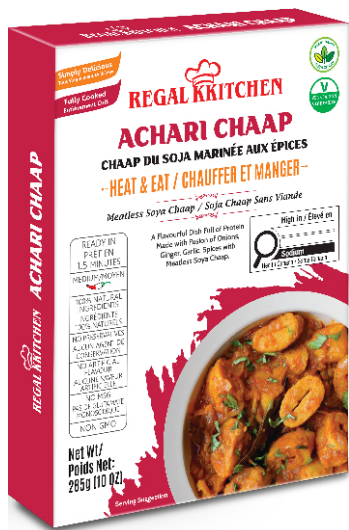

SPECIALIZED RECIPES DESIGNED FOR INDIANS

REGAL KITCHEN

Ready To Eat Shelf Stable Indian Soya Chaap Curries

- Heat & Eat
- Natural Ingredients
- No Artificial Flavour
- No Preservatives
- No MSG
- Non GMO
- Kosher
- Shelf Stable

Available in 285g (10 OZ)

MICROWAVE