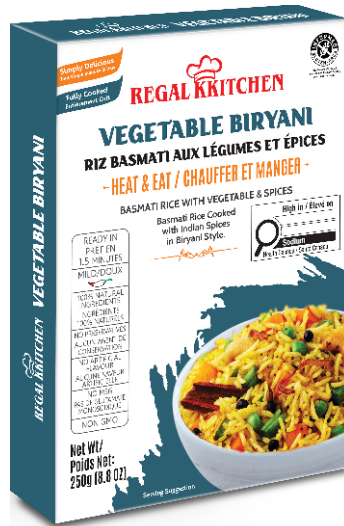

Available in 285g (10 OZ)

MICROWAVE

REGAL KITCHEN

Ready To Eat Shelf Stable Indian Veg Curries

- 🔥 Heat & Eat
- 🌿 Natural Ingredients
- 🌿 No Artificial Flavour
- 🌿 No Preservatives
- 🌿 No MSG
- 🌿 Non GMO
- 🌿 Kosher
- 🌿 Shelf Stable

Available in 285g (10 OZ)

MICROWAVE

REGAL KITCHEN

Ready To Eat Shelf Stable Indian Rice Meals

- 🔥 Heat & Eat
- 🔥 Natural Ingredients
- 🔥 No Artificial Flavour
- 🔥 No Preservatives
- 🔥 No MSG
- 🔥 Non GMO
- 🔥 Kosher
- 🔥 Shelf Stable