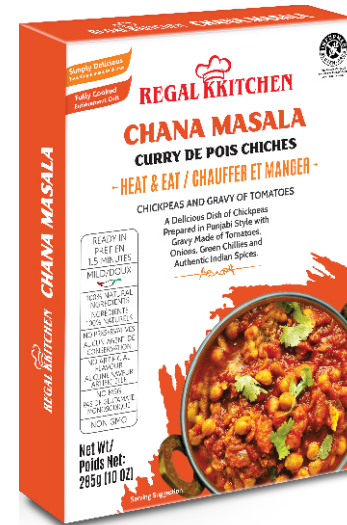

Available in 285g (10 OZ)

MICROWAVE

REGAL KITCHEN

Ready To Eat Shelf Stable Indian Veg Curries

- 🔥 Heat & Eat
- 🔥 Natural Ingredients
- 🔥 No Artificial Flavour
- 🔥 No Preservatives
- 🔥 No MSG
- 🔥 Non GMO
- 🔥 Kosher
- 🔥 Shelf Stable

Available in 285g (10 OZ)

MICROWAVE

REGAL KITCHEN

Ready To Eat Shelf Stable Indian Veg Curries

- 🔥 Heat & Eat
- 🌿 Natural Ingredients
- 🚫 No Artificial Flavour
- 🚫 No Preservatives
- 🚫 No MSG
- 🚫 Non GMO
- 🚫 Kosher
- 🚫 Shelf Stable

Available in 285g (10 OZ)

MICROWAVE

REGAL KITCHEN

Ready To Eat Shelf Stable Indian Veg Curries

- 🔥 Heat & Eat
- 🌿 Natural Ingredients
- 🌿 No Artificial Flavour
- 🌿 No Preservatives
- 🌿 No MSG
- 🌿 Non GMO
- 🌿 Kosher
- 🌿 Shelf Stable