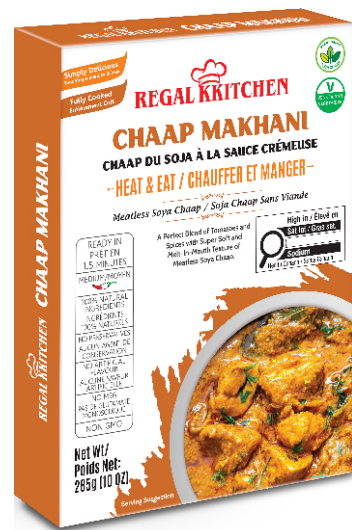

INDIAN DIASPORA CATALOGUE

— Savor Authentic Indian Meals —

About Us

- **Manufacturer and Exporters of Indian Ethnic Ready-To-Eat Products for Domestic and Global Markets**
- **Delivering Authentic Indian Cuisine Through Pre-Cooked RTE Packaged Meals Since 2008**
- **Equipped with an Extensive Production Capacity Exceeding 18,000+ Tons Annually**
- **Serving a Global Supply Chain Network Across 25+ Countries with Reliability**
- **Accredited with 20+ Globally Recognized Quality Certifications Ensuring Premium Product Standards**
- **Innovating Ethnic Flavors with 38+ New Products by our In-House R&D Team**
- **Committed to Zero Tolerance for Food Hazards, Ensuring the Highest Safety Measures**
- **Utilizing Advanced X-Ray Machines, Sorters and Weigh Fillers for Quality Control**
- **Renowned for Uncompromising Quality and Safety in Every Food Manufacturing Process**
- **Striving to Connect Ethnic and Global Communities through Authentic Indian Cuisine**

SPECIALIZED RECIPES DESIGNED FOR INDIANS

REGAL KITCHEN

Ready To Eat Shelf Stable Indian Soya Chaap Curries

- Heat & Eat
- Natural Ingredients
- No Artificial Flavour
- No Preservatives
- No MSG
- Non GMO
- Kosher
- Shelf Stable

Available in 285g (10 OZ)

MICROWAVE

REGAL KITCHEN

Ready To Eat Shelf Stable Indian Veg Curries

- 🔥 Heat & Eat
- 🔥 Natural Ingredients
- 🔥 No Artificial Flavour
- 🔥 No Preservatives
- 🔥 No MSG
- 🔥 Non GMO
- 🔥 Kosher
- 🔥 Shelf Stable

Available in 285g (10 OZ)

MICROWAVE

REGAL KITCHEN

Ready To Eat Shelf Stable Indian Veg Curries

- 🔥 Heat & Eat
- 🌿 Natural Ingredients
- 🚫 No Artificial Flavour
- 🚫 No Preservatives
- 🚫 No MSG
- 🚫 Non GMO
- 🚫 Kosher
- 🚫 Shelf Stable