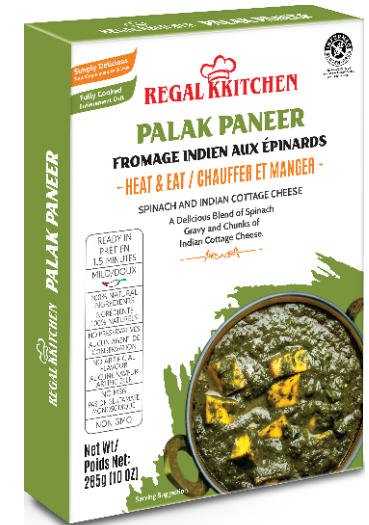

Available in 285g (10 OZ)

MICROWAVE

REGAL KITCHEN

Ready To Eat Shelf Stable Indian Veg Curries

- 🔥 Heat & Eat
- 🔥 Natural Ingredients
- 🔥 No Artificial Flavour
- 🔥 No Preservatives
- 🔥 No MSG
- 🔥 Non GMO
- 🔥 Kosher
- 🔥 Shelf Stable

Available in 285g (10 OZ)

MICROWAVE

REGAL KITCHEN

Ready To Eat Shelf Stable Indian Veg Curries

- 🔥 Heat & Eat
- 🌿 Natural Ingredients
- 🚫 No Artificial Flavour
- 🚫 No Preservatives
- 🚫 No MSG
- 🚫 Non GMO
- 🚫 Kosher
- 🚫 Shelf Stable

Available in 285g (10 OZ)

MICROWAVE

REGAL KITCHEN

Ready To Eat Shelf Stable Indian Veg Curries

- 🔥 Heat & Eat
- 🌿 Natural Ingredients
- 🌿 No Artificial Flavour
- 🌿 No Preservatives
- 🌿 No MSG
- 🌿 Non GMO
- 🌿 Kosher
- 🌿 Shelf Stable