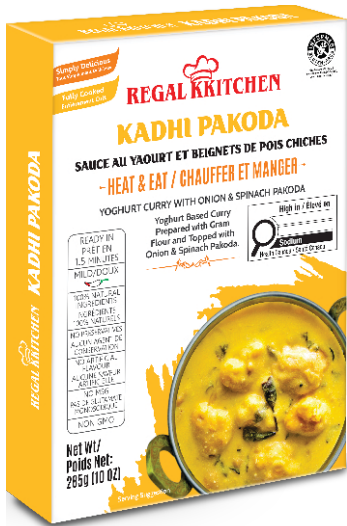

Available in 285g (10 OZ)

MICROWAVE

REGAL KITCHEN

Ready To Eat Shelf Stable Indian Veg Curries

- 🔥 Heat & Eat
- 🔥 Natural Ingredients
- 🔥 No Artificial Flavour
- 🔥 No Preservatives
- 🔥 No MSG
- 🔥 Non GMO
- 🔥 Kosher
- 🔥 Shelf Stable

Available in 285g (10 OZ)

MICROWAVE

REGAL KITCHEN

Ready To Eat Shelf Stable Indian Veg Curries

- 🔥 Heat & Eat
- 🌿 Natural Ingredients
- 🚫 No Artificial Flavour
- 🚫 No Preservatives
- 🚫 No MSG
- 🚫 Non GMO
- 🚫 Kosher
- 🚫 Shelf Stable

Available in 285g (10 OZ)

MICROWAVE

REGAL KITCHEN

Ready To Eat Shelf Stable Indian Veg Curries

- 🔥 Heat & Eat
- 🌿 Natural Ingredients
- 🌿 No Artificial Flavour
- 🌿 No Preservatives
- 🌿 No MSG
- 🌿 Non GMO
- 🌿 Kosher
- 🌿 Shelf Stable