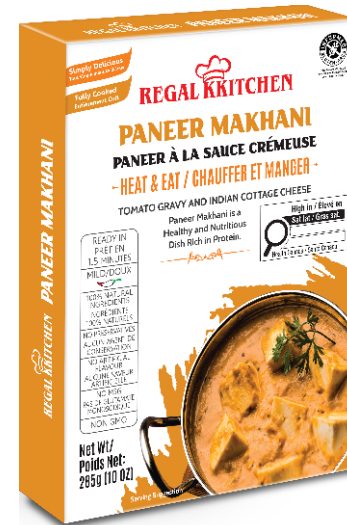

Available in 285g (10 OZ)

MICROWAVE

REGAL KITCHEN

Ready To Eat Shelf Stable Indian Veg Curries

- 🔥 Heat & Eat
- 🔥 Natural Ingredients
- 🔥 No Artificial Flavour
- 🔥 No Preservatives
- 🔥 No MSG
- 🔥 Non GMO
- 🔥 Kosher
- 🔥 Shelf Stable

Available in 285g (10 OZ)

MICROWAVE

REGAL KITCHEN

Ready To Eat Shelf Stable Indian Veg Curries

- 🔥 Heat & Eat
- 🌿 Natural Ingredients
- 🚫 No Artificial Flavour
- 🚫 No Preservatives
- 🚫 No MSG
- 🚫 Non GMO
- 🚫 Kosher
- 🚫 Shelf Stable

Available in 285g (10 OZ)

MICROWAVE

REGAL KITCHEN

Ready To Eat Shelf Stable Indian Veg Curries

- 🔥 Heat & Eat
- 🌿 Natural Ingredients
- 🌿 No Artificial Flavour
- 🌿 No Preservatives
- 🌿 No MSG
- 🌿 Non GMO
- 🌿 Kosher
- 🌿 Shelf Stable