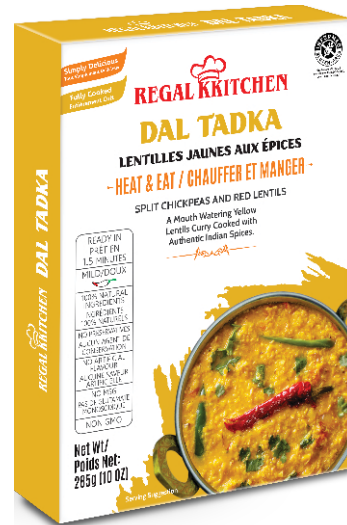

Available in 285g (10 OZ)

MICROWAVE

REGAL KITCHEN

Ready To Eat Shelf Stable Indian Veg Curries

- 🔥 Heat & Eat
- 🔥 Natural Ingredients
- 🔥 No Artificial Flavour
- 🔥 No Preservatives
- 🔥 No MSG
- 🔥 Non GMO
- 🔥 Kosher
- 🔥 Shelf Stable

Available in 285g (10 OZ)

MICROWAVE

REGAL KITCHEN

Ready To Eat Shelf Stable Indian Veg Curries

- 🔥 Heat & Eat
- 🌿 Natural Ingredients
- 🚫 No Artificial Flavour
- 🚫 No Preservatives
- 🚫 No MSG
- 🚫 Non GMO
- 🚫 Kosher
- 🚫 Shelf Stable

Available in 285g (10 OZ)

MICROWAVE

REGAL KITCHEN

Ready To Eat Shelf Stable Indian Veg Curries

- 🔥 Heat & Eat
- 🌿 Natural Ingredients
- 🌿 No Artificial Flavour
- 🌿 No Preservatives
- 🌿 No MSG
- 🌿 Non GMO
- 🌿 Kosher
- 🌿 Shelf Stable